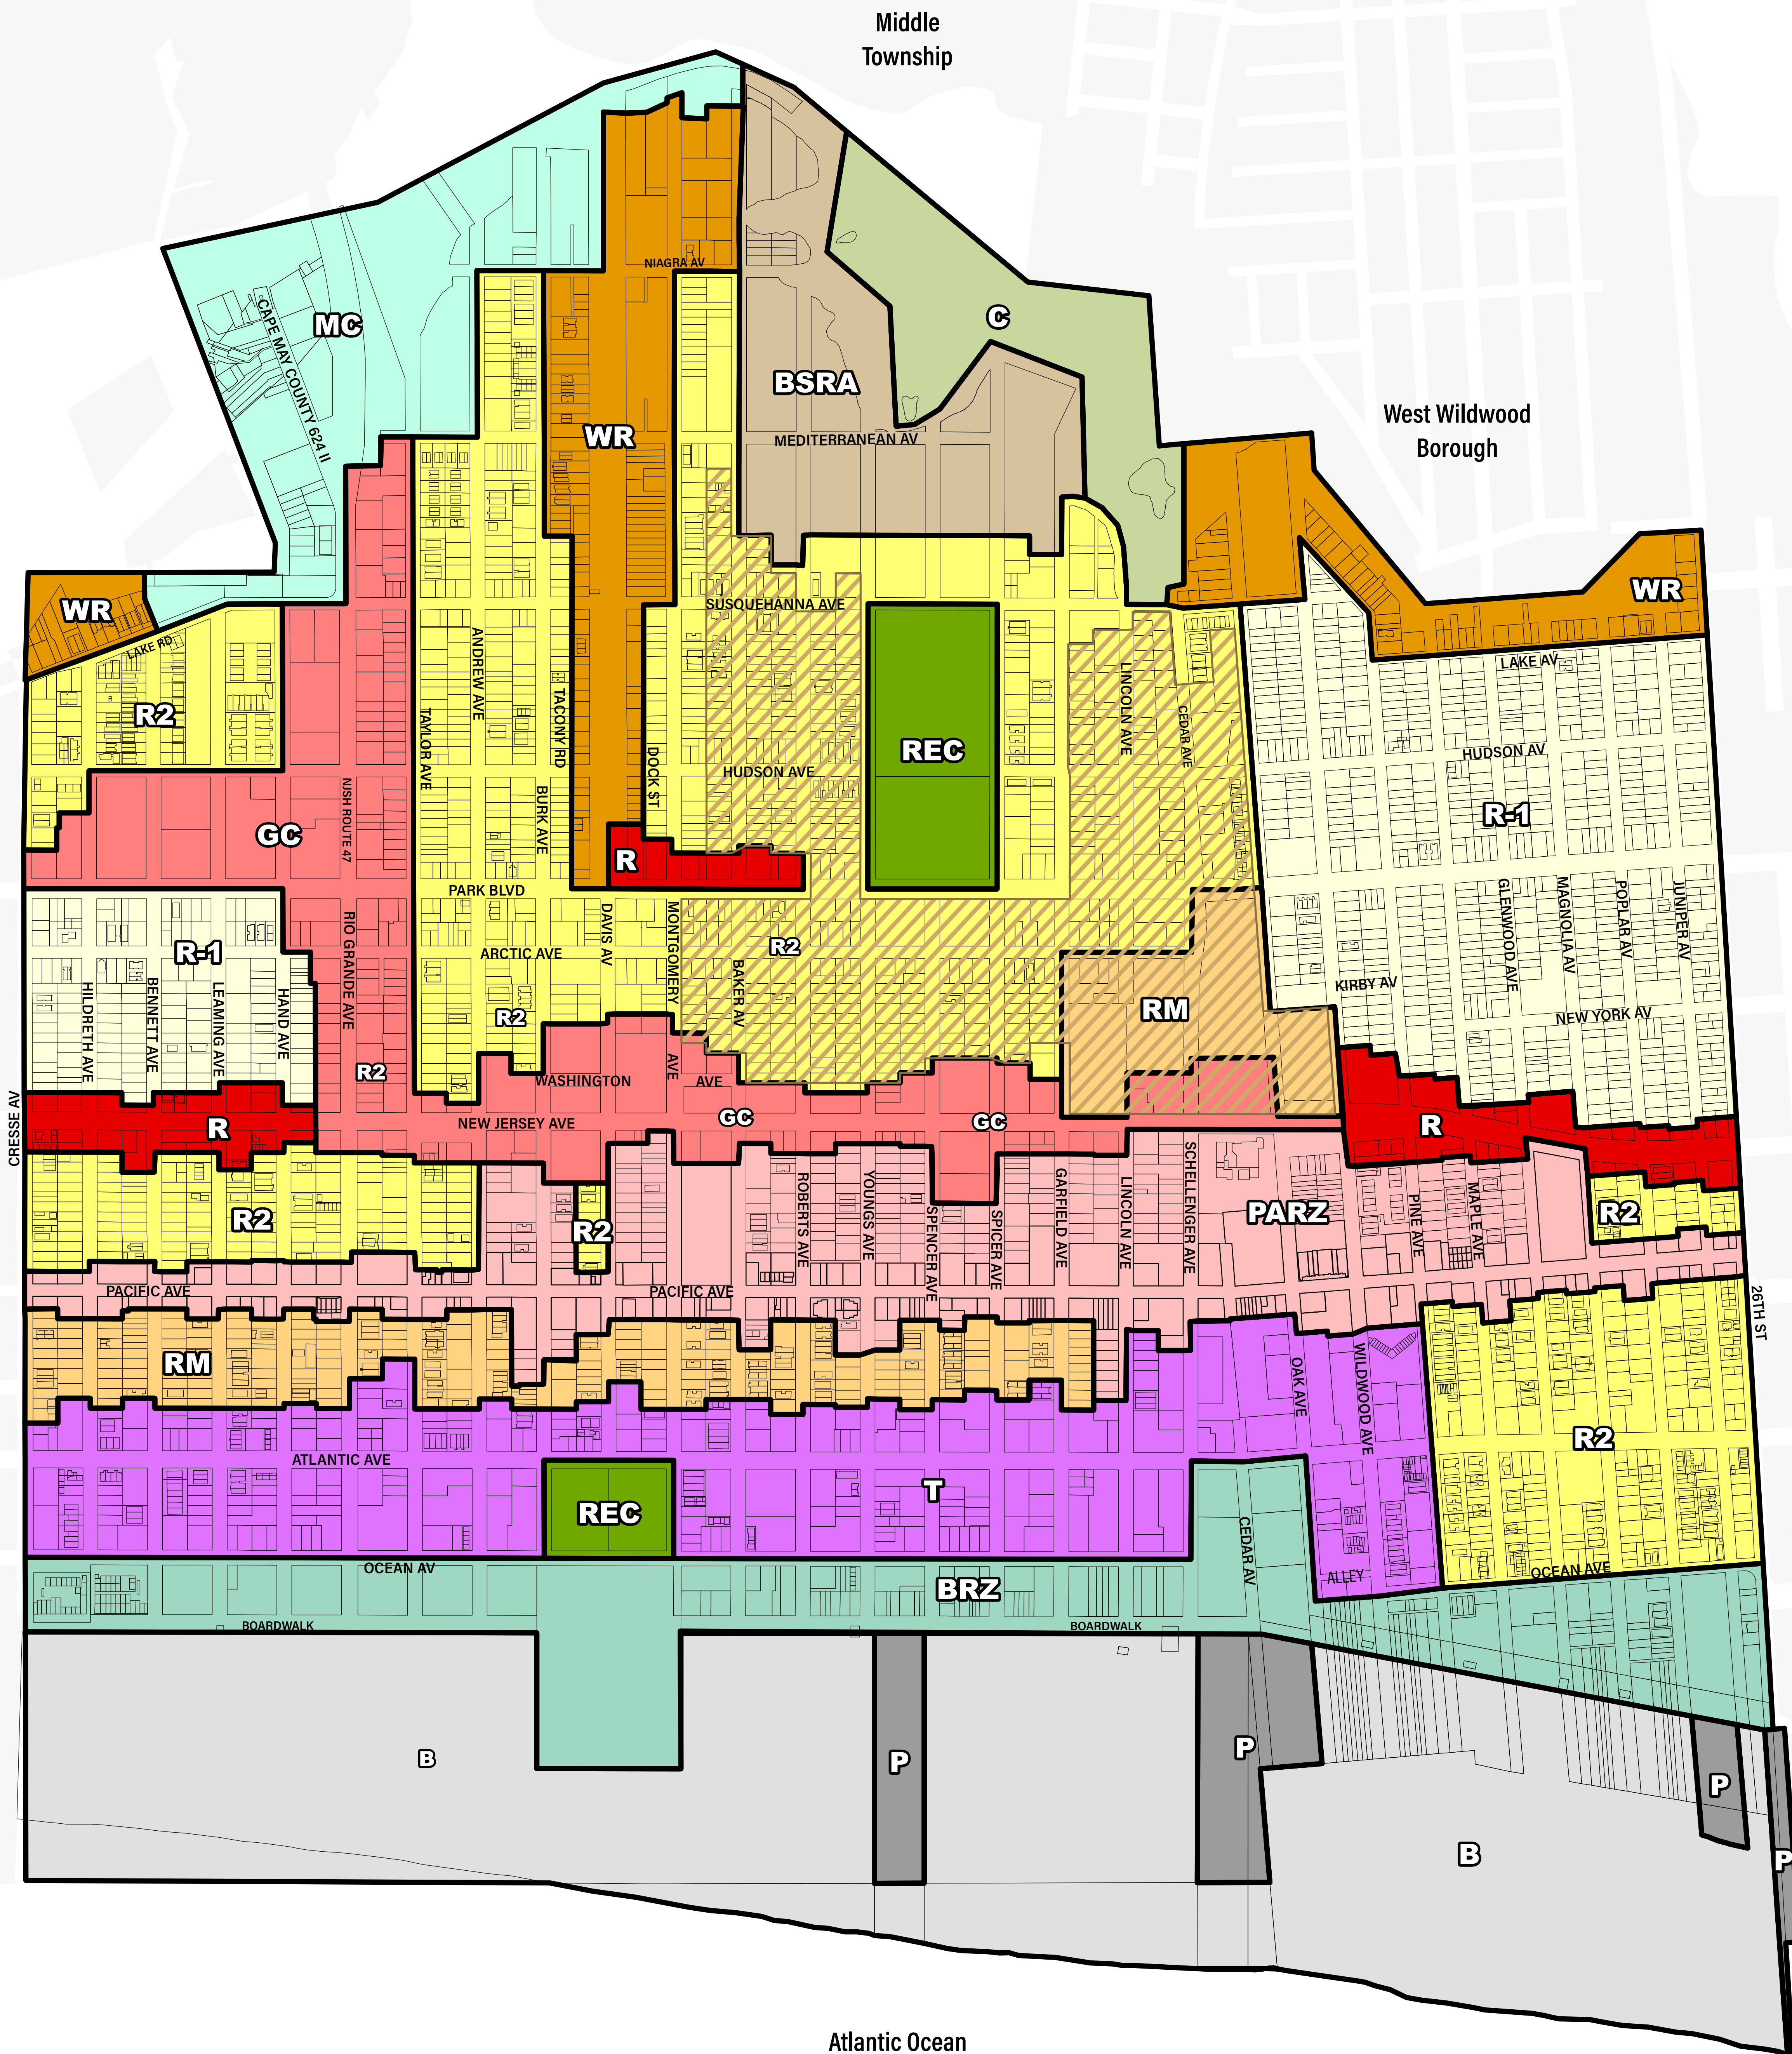

# Zoning Map

LOCATION:  
City of Wildwood, Cape May County, NJ

DATE:  
Adopted: March 22, 2023

## Legend

### Residential

- Low Density Residential R-1
- Moderate Density Residential R-2
- Multi-Family Residential RM
- Waterfront Residential WR

Lower Township

Middle Township

West Wildwood Borough

City of North Wildwood

Borough of Wildwood Crest

Atlantic Ocean